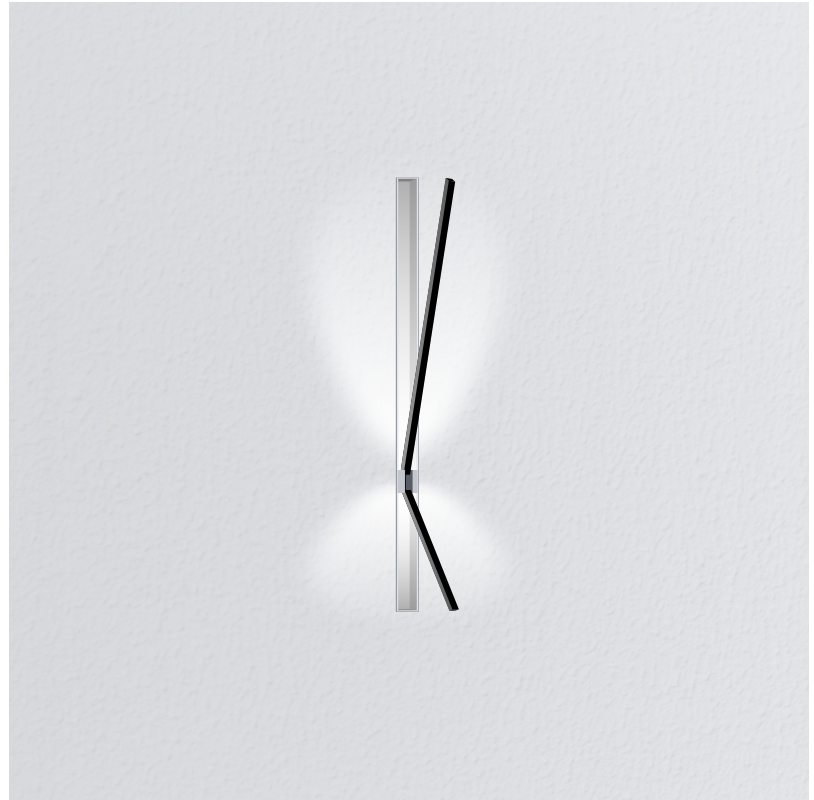

PROJECT	_____
TYPE	_____
SPECIFIER	_____
QUANTITY	_____
DATE	_____

SPILLO 2 ROD RECESSED

D46026- _____ - _____

base number   Color   Finish
Temperature   Options

1. To build a product code in our configurator select the specify button on the base model # product page
2. To build a manual product code on this datasheet choose from the options listed below in blue font and add the suffix to the base model #

GENERAL

Series: Spillo
Subseries: Spillo 2 Rod
Brand: Icone
Division: Design
Mounting Type: Recessed
Mounting Location: Wall
Subcategory: Ambient

PHYSICAL

Shape: Rectangle
Width (mm): 33
Width (in): 1 ⁵/₁₆
Height (mm): 750
Height (in): 29 ¹/₂
Min. Recessing Depth (mm): 30
Min. Recessing Depth (in): 1 ³/₁₆
Light Distribution: Adjustable
[Fixture Finish: WHI / BLK / CHR / BGD](#)
Fixture Material: Brass

ELECTRICAL

Lamp Type: LED
Total Output Wattage (W): 9.24
Dimming: 0-10V Dimming
Driver Included: No
Driver Location: Remote
Driver Type: Constant Voltage - 120Vac
Driver Class: Class 2
Input Voltage (V): 120 - 277
Output Voltage (V): 12
Upon Request: (Not included, see components) 0-10Vdc dimming / 277Vac

LED

[Color Temperature (°K): 2700 / 3000](#)
Nominal Lumen (lm): 770
CRI: >90 CRI
Lamp Life (hrs): 50000

OPTICAL

Adjustability: Tilt 90°

RATINGS AND CERTIFICATIONS

Certified By: Certified for North American Standards
IP rating: IP20